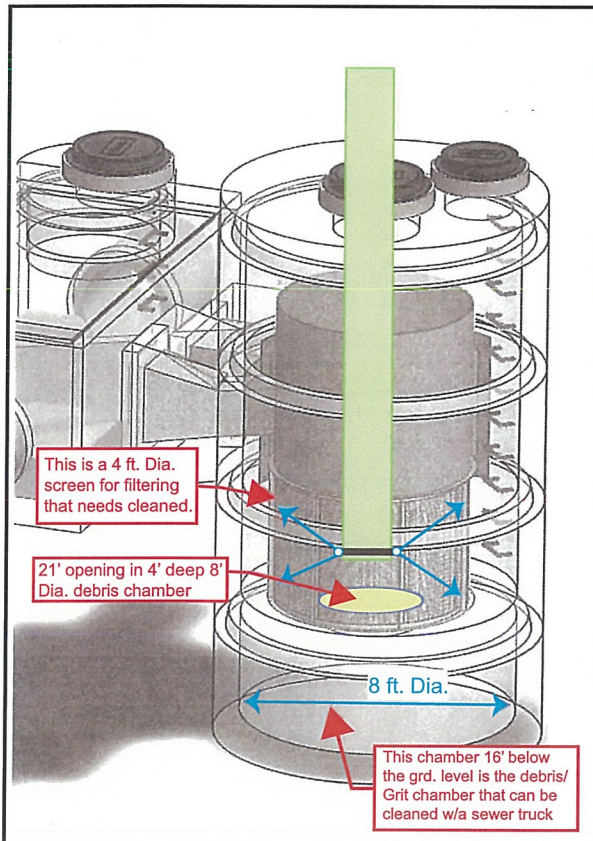

Introducing Soil Surgeon Inc.

Storm Drain Separator Cleaner

**Clean quickly,
efficiently and
safely eliminating
extra man hours**

X2

**Now clean storm drain walls,
filter screens and basin bottom
using one tool in minutes**

- **Jets bore upward & outward for easy cleaning**
- **No man entry needed**
- **No awkward spray wand**

**Call for a Free Video and Information of Where Your
Nearest Distributor is Located**

Phone (949) 363-1401 Fax (714) 434-9998